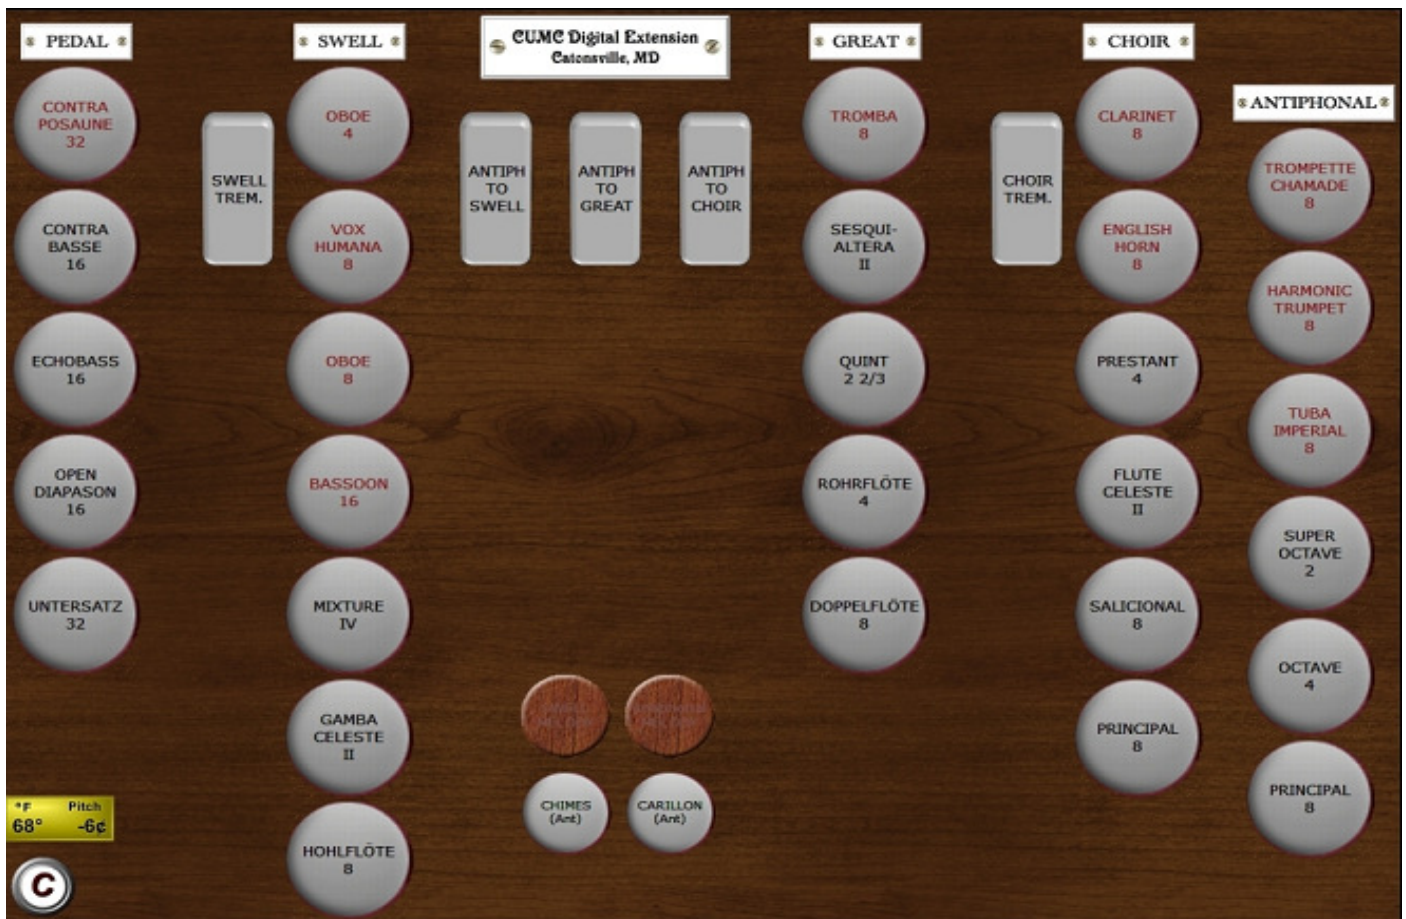

PEDAL ORGAN

Resultant	32'	
Contra Posaune	32'	
Untersatz	32'	
Contra Basse	16'	
EchoBass	16'	
Open Diapason	16'	
Subbass	16'	32 pipes
Rohrgedeckt (Sw)	16'	
Contre Trompette	16'	12 pipes
Principal	8'	32 pipes
Subbass	8'	12 pipes
Rohrflöte(Sw)	8'	
Octave	4'	12 pipes
Rohrflöte(Sw)	4'	
Mixture	II	64 pipes
Trompette (Sw)	8'	
Krummhorn (Ch)	8'	
Trompette (Sw)	4'	
Krummhorn (Ch)	4'	

ANTIPHONAL

Principal	8'
Octave	4'
Super Octave	2'
Tuba Imperial	8'
Trompette Chamade	8'
Harmonic Trumpet	8'
Chimes	
Carillon	

COUPLERS

Great to Pedal	Swell to Pedal
Great to Pedal 4'	Swell to Pedal 4'

Choir to Pedal	
Choir to Pedal 4'	
Swell to Great 16'	Choir to Great 16'
Swell to Great	Choir to Great
Swell to Great 4'	Choir to Great 4'

Swell to Choir 16'	
Swell to Choir	
Swell to Choir 4'	
Great 16'	Swell 16'
Great Unison Off	Swell Unison Off
Great 4'	Swell 4'

Choir 16'	Antiphonal to Swell
Choir Unison Off	Antiphonal to Great
Choir 4'	Antiphonal to Choir

Thirty One TouchScreen Stops

Four additional Digital Stops are Drawknob activated:

- Gt: Principal 16'
- Gt: Trompete 8'
- Sw: Tuba Mirabilis 8'
- Ch: Erzähler Celeste 8'